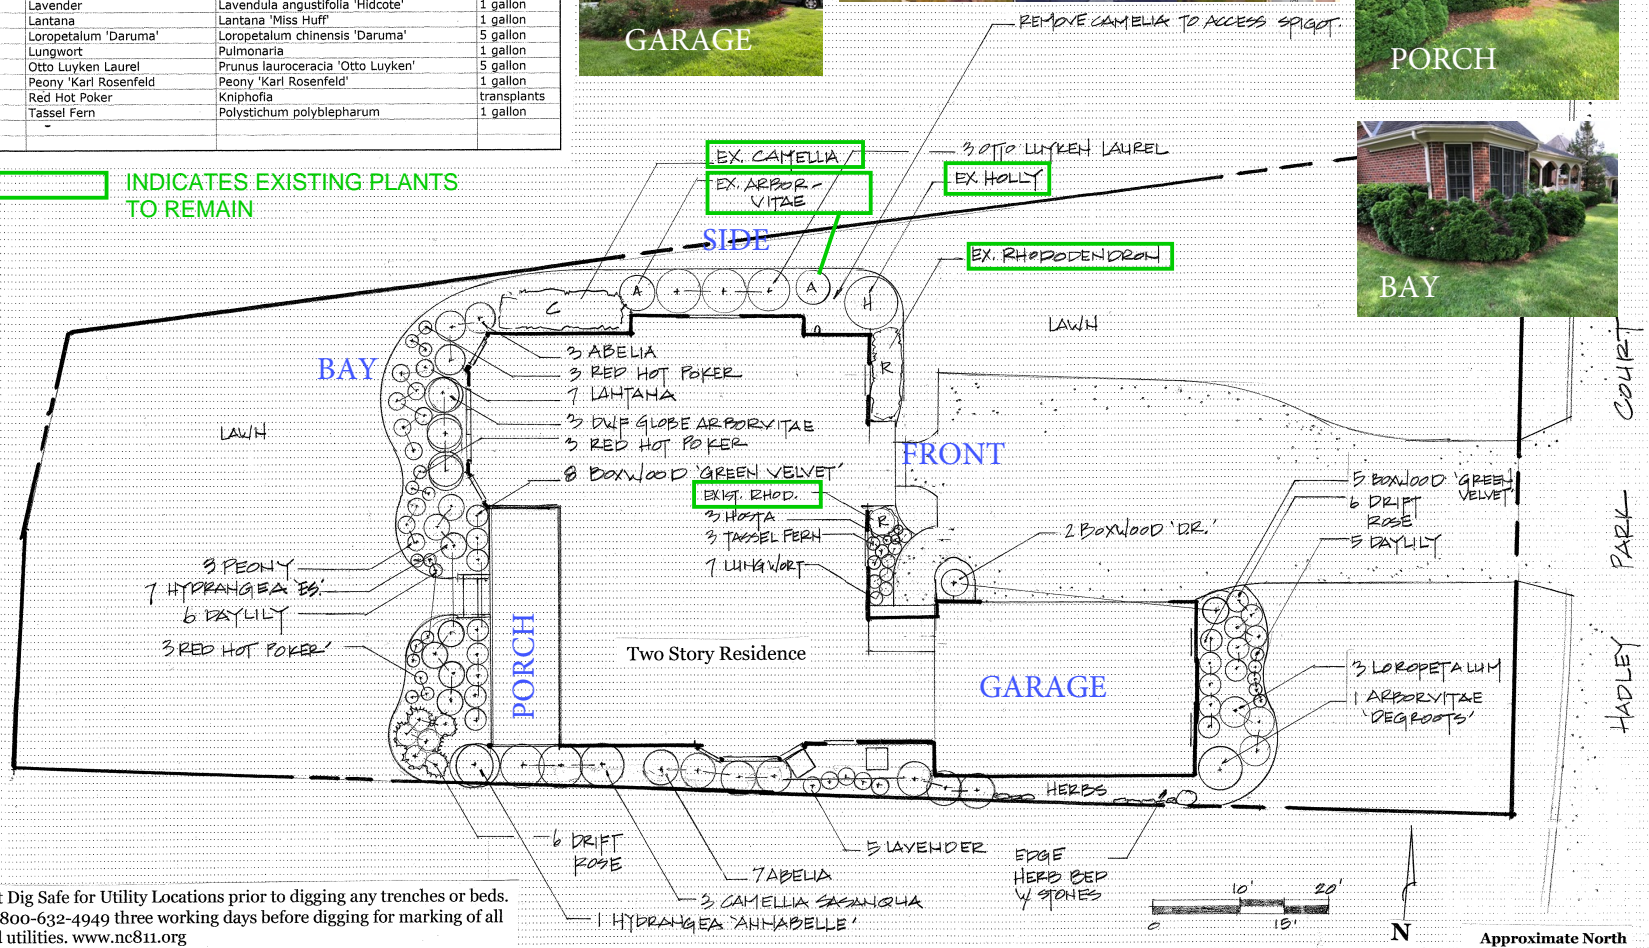

Plant Schedule: Buhay

Qty	Common Name	Botanical Name	Size
10	Abelia	Abelia chinensis 'Rose Creek'	5 gallon
1	Arborvitae 'Degroot's'	Arborvitae 'Degroot's Spire'	7 gallon
2	Boxwood 'Dee Runk'	Buxus microphylla 'Dee Runk'	5 gallon
13	Boxwood 'Green Velvet'	Buxus microphylla 'Green Velvet'	5 gallon
3	Camellia sasanqua	Camellia sasanqua 'Yuletide'	5 gallon
11	Daylily 'Happy Returns'	Hemerocallis 'Happy Returns'	1 gallon
3	Dwarf Globe Arborvitae	Thuja occidentalis 'Dwarf Golden Globe'	5 gallon
12	Drift Rose	Rosa x Coral Drift	3 gallon
3	Hosta	Hosta Blue Mouse Ears	1 gallon
1	Hydrangea 'Annabelle'	Hydrangea arborescens 'Annabelle'	5 gallon
7	Hydrangea 'Endless Summer'	Hydrangea macrophylla 'Bailmer'	5 gallon
5	Lavender	Lavendula angustifolia 'Hidcote'	1 gallon
7	Lantana	Lantana 'Miss Huff'	1 gallon
3	Loropetalum 'Daruma'	Loropetalum chinensis 'Daruma'	5 gallon
7	Lungwort	Pulmonaria	1 gallon
3	Otto Luyken Laurel	Prunus lauroceracia 'Otto Luyken'	5 gallon
3	Peony 'Karl Rosenfeld'	Peony 'Karl Rosenfeld'	1 gallon
9	Red Hot Poker	Kniphofia	transplants
3	Tassel Fern	Polystichum polyblepharum	1 gallon

INDICATES EXISTING PLANTS TO REMAIN

811 Contact Dig Safe for Utility Locations prior to digging any trenches or beds. Call 811 or 1-800-632-4949 three working days before digging for marking of all underground utilities. www.nc811.org